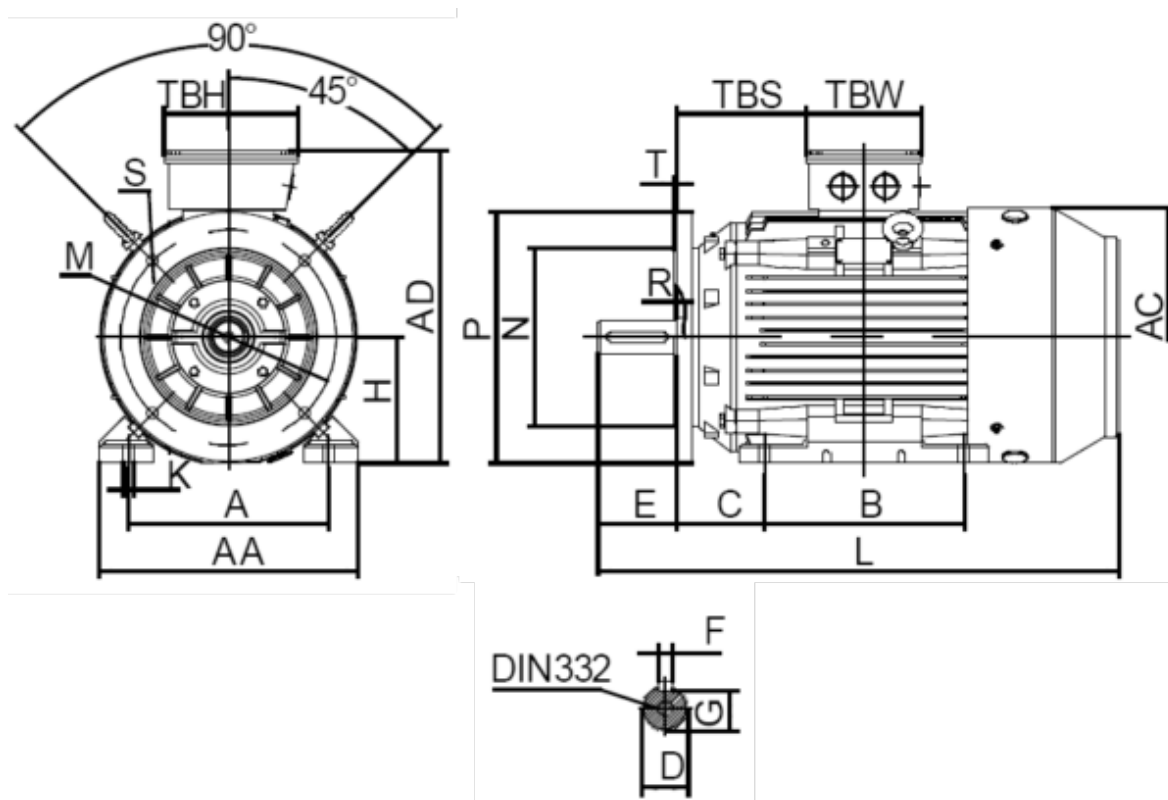

Data Sheet

Article number: 250300220417

Description: Kleedrive T3C 100L1-4 2.2KW 1400 rpm
3x230/400V 50HZ IP55 B35 Eff=86,7%

Measures

A = 160	F = 8	TBW = 114
AA = 203	G = 24	
AC = Ø199	H = 100	
AD = 251	HD = 151	
B = 140	K = Ø12	
C = 63	L = 385	
D = Ø28	TBH = 114	
E = 60	TBS = 76	